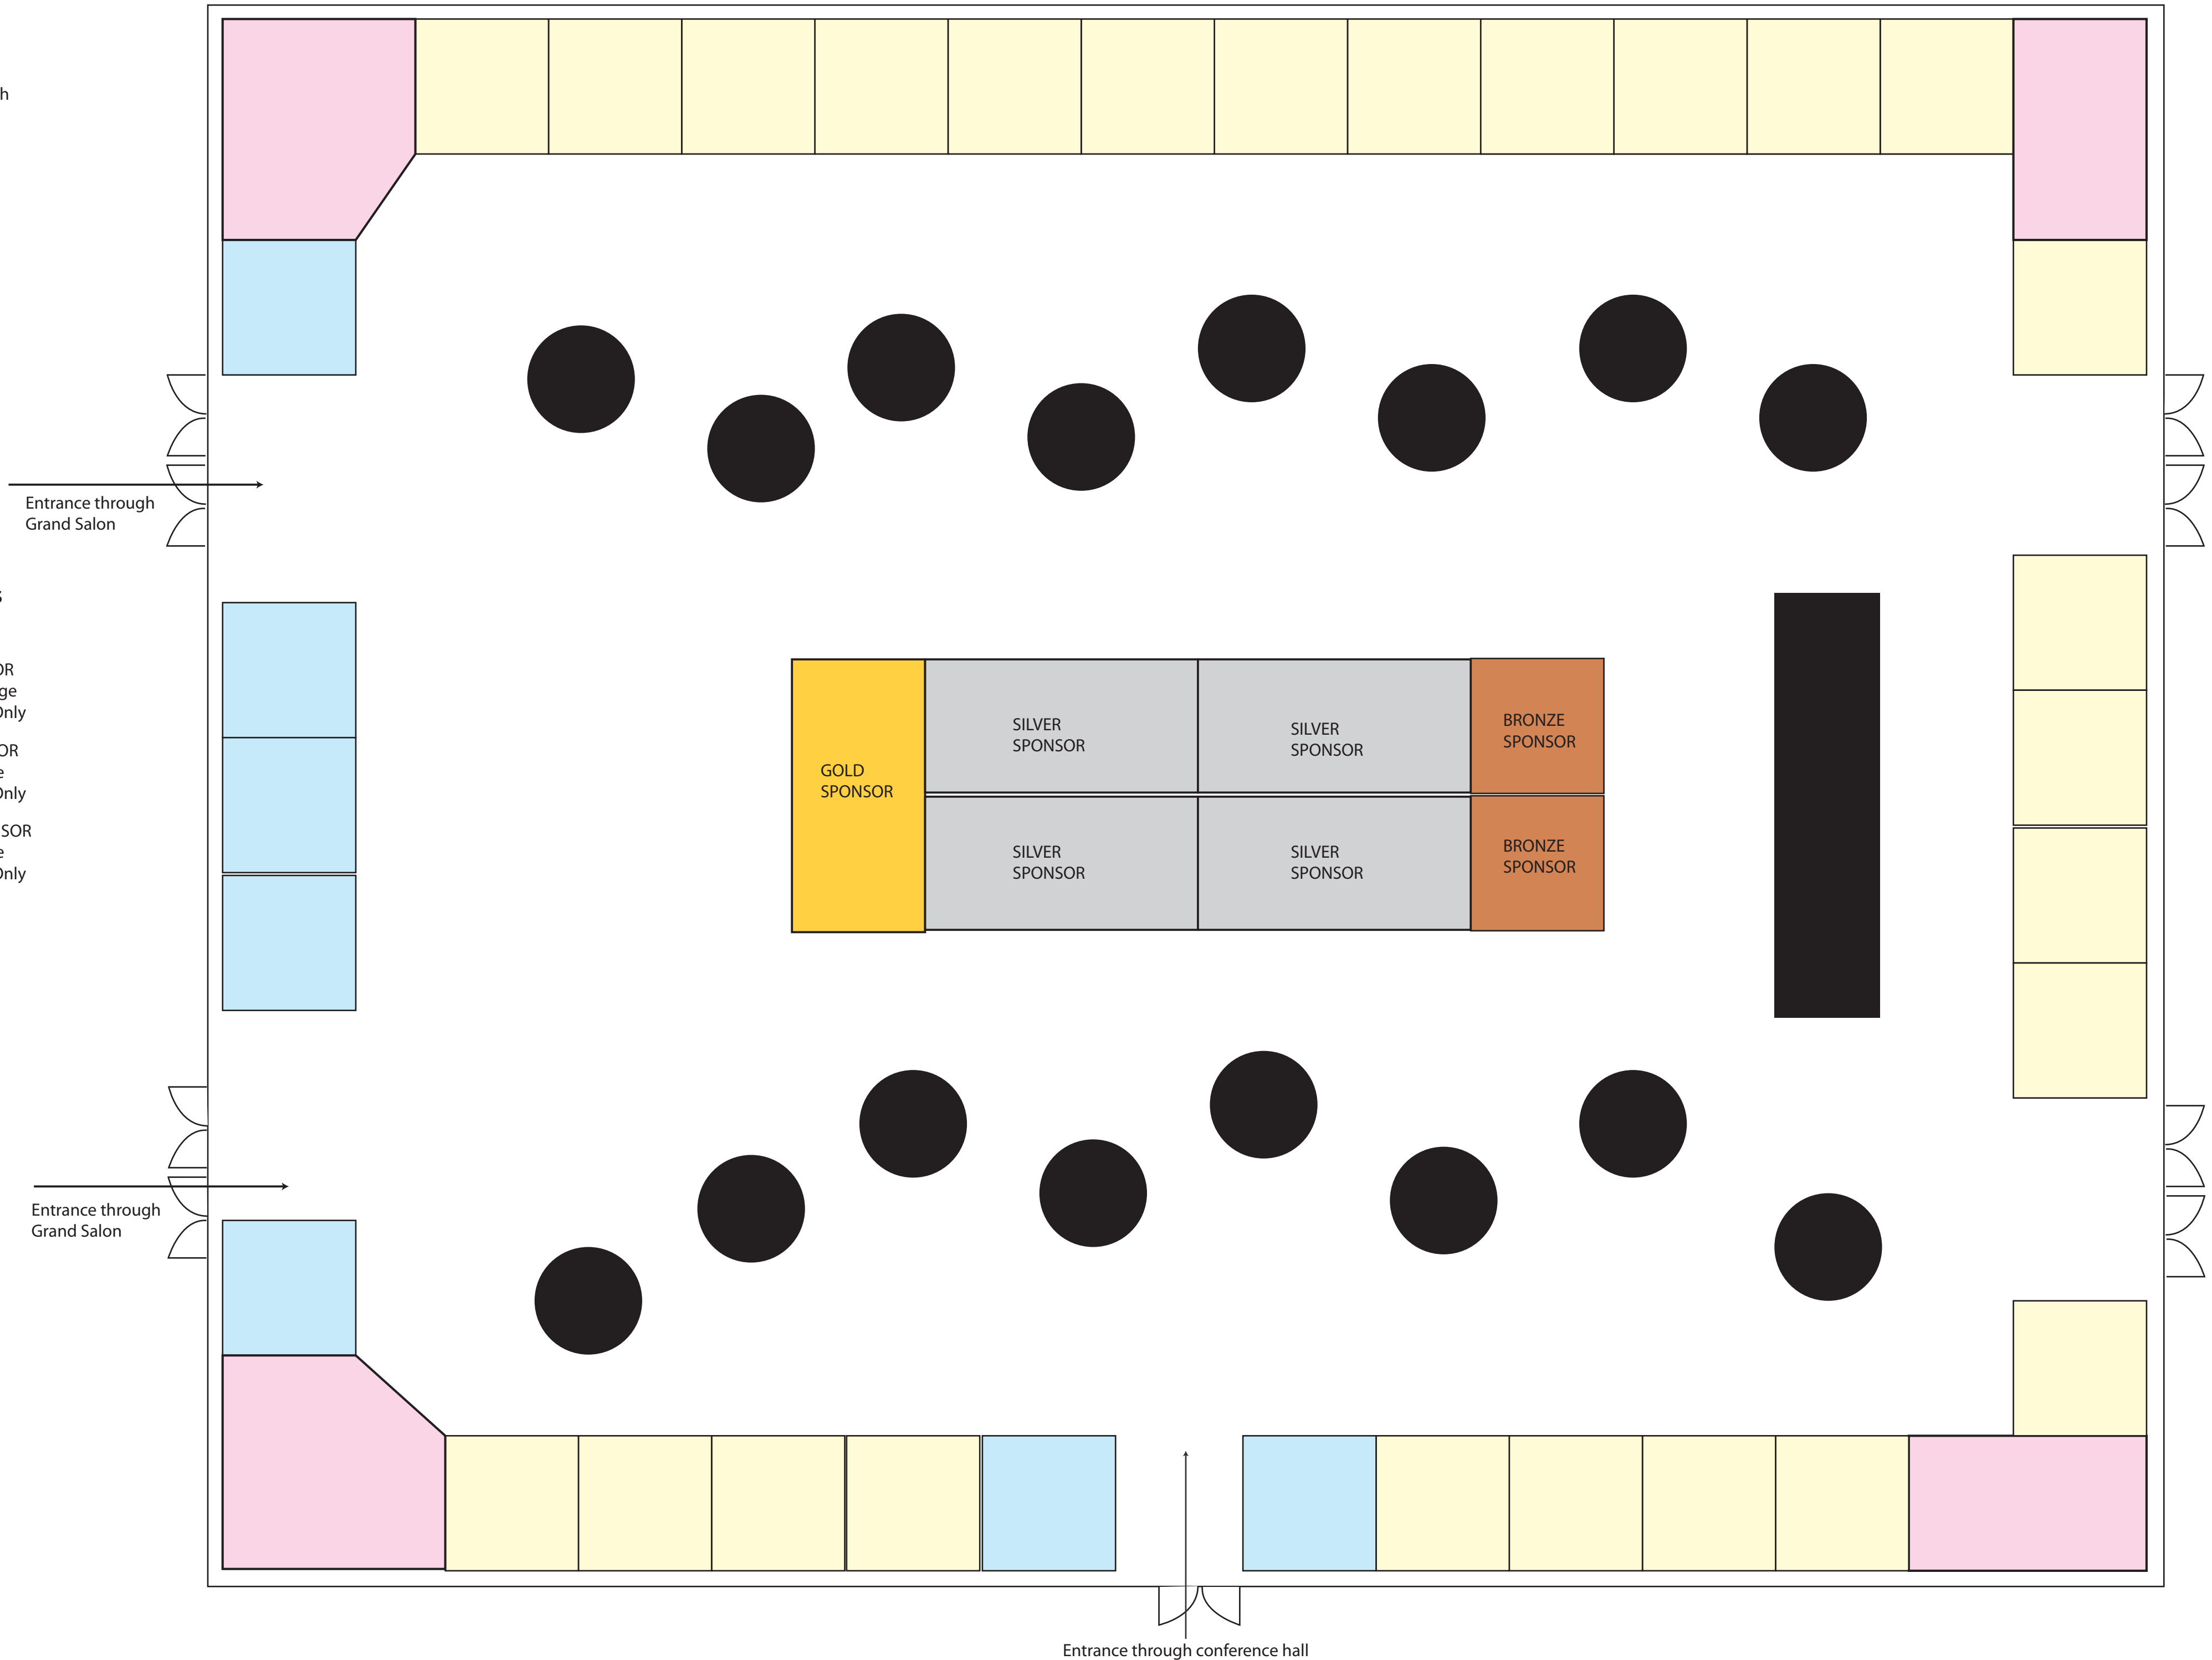

- Standard Booth
\$500
- Prime
Corner
\$750
- Prime
Location
\$600

**ALL SPONSOR BOOTHS
INCLUDE ELECTRICITY
IN FEE**

- GOLD SPONSOR
\$10,000 Package
\$5000 Booth Only
- SILVER SPONSOR
\$5000 Package
\$2500 Booth Only
- BRONZE SPONSOR
\$2500 Package
\$1000 Booth Only

DOUBLE BOOTHS
AVAILABLE ALONG
WALLS FOR \$1000
(includes electricity)

Entrance through conference hall